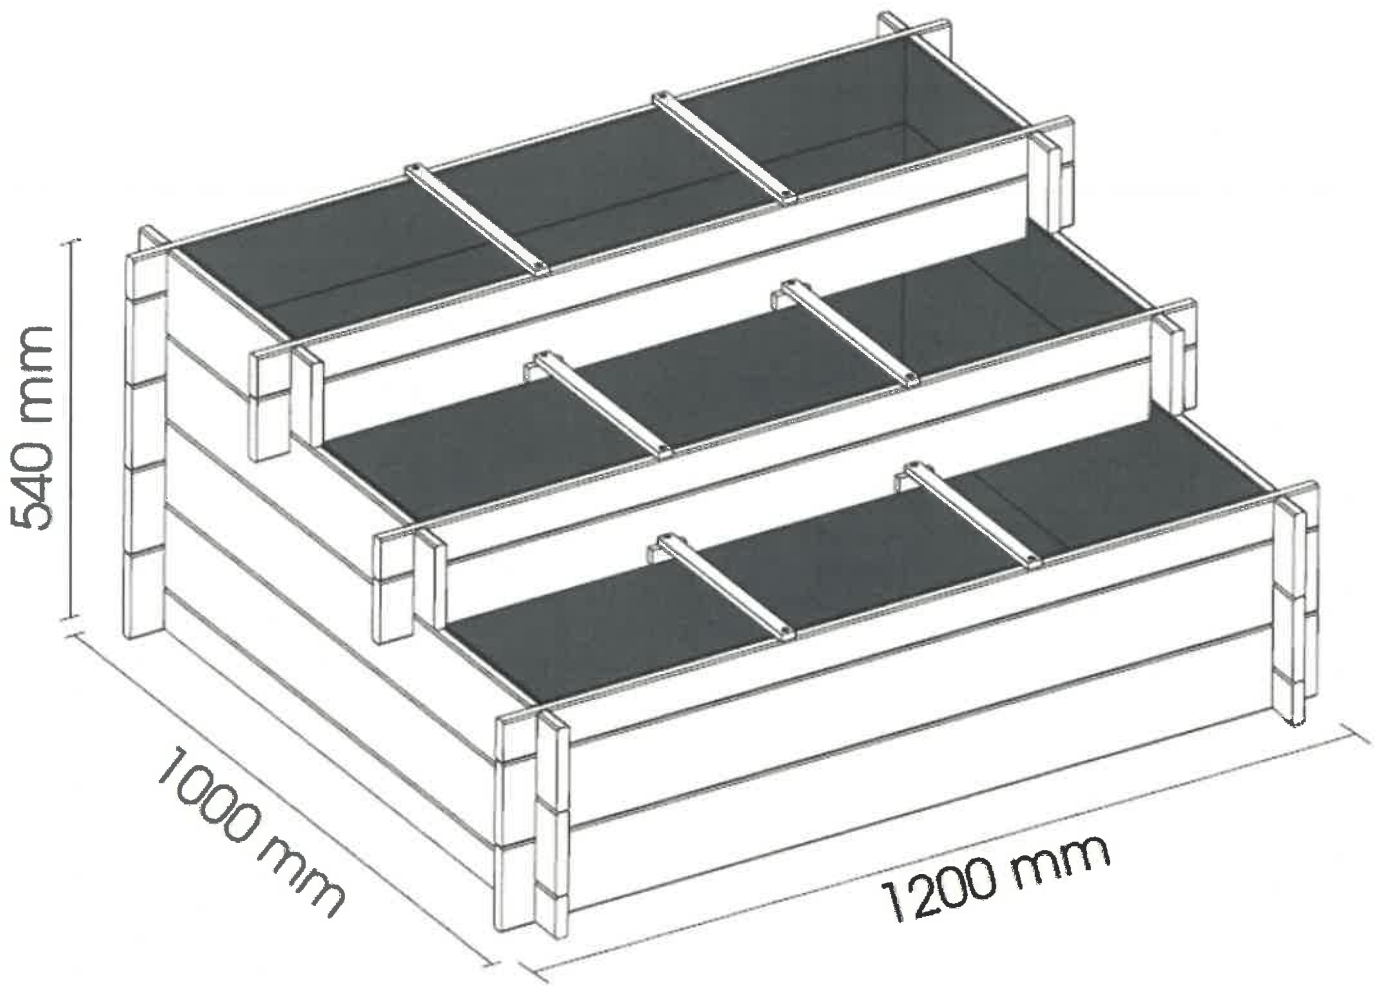

D71524

Hochbeet-Treppe Hugo

120x100x54cm

1		10x21x288	x4
2		10x21x304	x2
3		18x120x424	x2
4		18x120x712	x2
5		18x120x1000	x4
6		18x120x1200	x6
7		18x90x1200	x2
8		18x60x1000	x2
9		18x60x1200	x4

A		Ø3x30	x12
B		2750x160	x1
C		3350x160	x1
D		3950x300	x1
E		1000x1200	x1